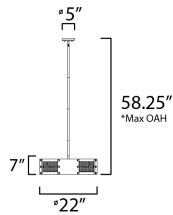

*max overall height

MEASUREMENTS

- DIMENSION : 22" L x 22" W x 7" H
- MAX OAH : 58.5" OAH
- CANOPY : 5" W x 0.75" H x 5" L
- HANGING WEIGHT : 13.86 lb

LAMPING

- INPUT VOLTAGE : 120V
- BULB : 4 x 60W Incandescent E26 Medium , 240W Total
- BULB INCLUDED : (Not Included)
- DIMMABLE :