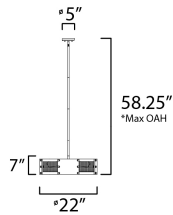

**MEASUREMENTS**

DIMENSION : 22" L x 22" W x 7" H  
 MAX OAH : 58.5" OAH  
 CANOPY : 5" W x 0.75" H x 5" L  
 HANGING WEIGHT : 13.86 lb

**LAMPING**

INPUT VOLTAGE : 120V  
 BULB : 4 x 60W Incandescent E26 Medium , 240W Total  
 BULB INCLUDED : (Not Included)  
 DIMMABLE :