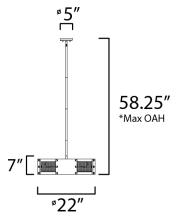

MEASUREMENTS

DIMENSION : 22" L x 22" W x 7" H
 MAX OAH : 58.5" OAH
 CANOPY : 5" W x 0.75" H x 5" L
 HANGING WEIGHT : 13.86 lb

LAMPING

INPUT VOLTAGE : 120V
 BULB : 4 x 60W Incandescent E26 Medium , 240W Total
 BULB INCLUDED : (Not Included)
 DIMMABLE :