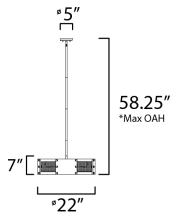

**MEASUREMENTS**

DIMENSION : 22" L x 22" W x 7" H  
 MAX OAH : 58.5" OAH  
 CANOPY : 5" W x 0.75" H x 5" L  
 HANGING WEIGHT : 13.86 lb

**LAMPING**

INPUT VOLTAGE : 120V  
 BULB : 4 x 60W Incandescent E26 Medium , 240W Total  
 BULB INCLUDED : (Not Included)  
 DIMMABLE :