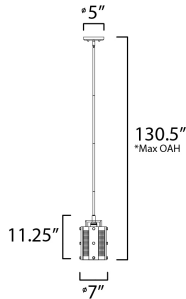

*max overall height

MEASUREMENTS

- DIMENSION : 7" L x 7" W x 11.25" H
- MAX OAH : 130.5" OAH
- CANOPY : 5" W x 0.75" H x 5" L
- HANGING WEIGHT : 4.4 lb

LAMPING

- INPUT VOLTAGE : 120V
- BULB : 1 x 60W Incandescent E26 Medium , 60W Total
- BULB INCLUDED : (Not Included)
- DIMMABLE :