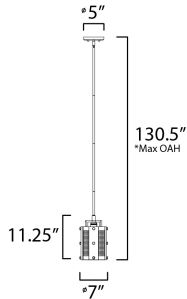

*max overall height

MEASUREMENTS

- DIMENSION : 7" L x 7" W x 11.25" H
- MAX OAH : 130.5" OAH
- CANOPY : 5" W x 0.75" H x 5" L
- HANGING WEIGHT : 4.4 lb

LAMPING

- INPUT VOLTAGE : 120V
- BULB : 1 x 60W Incandescent E26 Medium , 60W Total
- BULB INCLUDED : (Not Included)
- DIMMABLE :