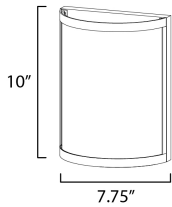

MEASUREMENTS

DIMENSION : 7.75" L 10" H x 4" Ext
 MAX OAH : 7.75" W x 10" H
 HANGING WEIGHT : 2.38 lb

LAMPING

INPUT VOLTAGE : 120V
 BULB : 1 x 60W Incandescent E12 Candelabra , 60W Total
 BULB INCLUDED : (Not Included)
 DIMMABLE : Yes
 LIGHTING_DIRECTION : Up