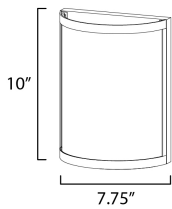

MEASUREMENTS

DIMENSION : 7.75" L 10" H x 4" Ext
 MAX OAH : 7.75" W x 10" H
 HANGING WEIGHT : 2.38 lb

LAMPING

INPUT VOLTAGE : 120V
 BULB : 1 x 60W Incandescent E12 Candelabra , 60W Total
 BULB INCLUDED : (Not Included)
 DIMMABLE : Yes
 LIGHTING_DIRECTION : Up