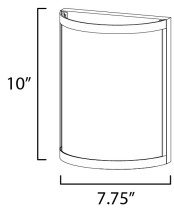

MEASUREMENTS

DIMENSION : 7.75" L 10" H x 4" Ext
 MAX OAH : 7.75" W x 10" H
 HANGING WEIGHT : 2.38 lb

LAMPING

INPUT VOLTAGE : 120V
 BULB : 1 x 60W Incandescent E12 Candelabra , 60W Total
 BULB INCLUDED : (Not Included)
 DIMMABLE : Yes
 LIGHTING_DIRECTION : Up