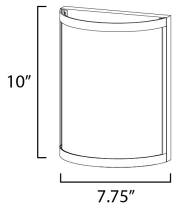

MEASUREMENTS

DIMENSION : 7.75" L 10" H x 4" Ext
 MAX OAH : 7.75" W x 10" H
 HANGING WEIGHT : 2.38 lb

LAMPING

INPUT VOLTAGE : 120V
 BULB : 1 x 60W Incandescent E12 Candelabra , 60W Total
 BULB INCLUDED : (Not Included)
 DIMMABLE : Yes
 LIGHTING_DIRECTION : Up