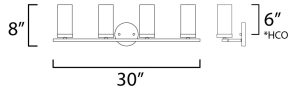

LAMPING

INPUT VOLTAGE : 120V
BULB : 4 x 60W Incandescent E12 Candelabra , 240W Total
BULB INCLUDED : (Not Included)
DIMMABLE : Yes
LIGHTING_DIRECTION : Up