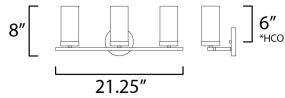

LAMPING

INPUT VOLTAGE : 120V
BULB : 3 x 60W Incandescent E12 Candelabra , 180W Total
BULB INCLUDED : (Not Included)
DIMMABLE : Yes
LIGHTING_DIRECTION : Up