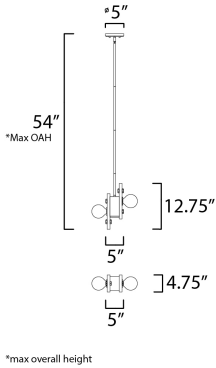

**MEASUREMENTS**

DIMENSION : 5" L x 4.75" W x 12.75" H  
 CANOPY : 5" W x 0.75" H x 5" L  
 HANGING WEIGHT : 5.28 lb

**LAMPING**

INPUT VOLTAGE : 120V  
 BULB : 2 x 60W Incandescent E26 Medium , 120W Total  
 BULB INCLUDED : (Not Included)  
 DIMMABLE :