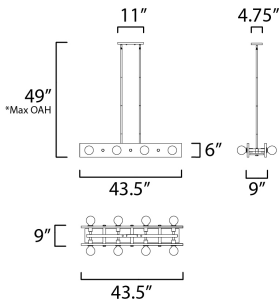

\*max overall height

**MEASUREMENTS**

DIMENSION : 43.5" L x 9" W x 6" H  
 CANOPY : 11" W x 0.75" H x 4.75" L  
 HANGING WEIGHT : 25.3 lb

**LAMPING**

INPUT VOLTAGE : 120V  
 BULB : 8 x 60W Incandescent E26 Medium , 480W Total  
 BULB INCLUDED : (Not Included)  
 DIMMABLE :