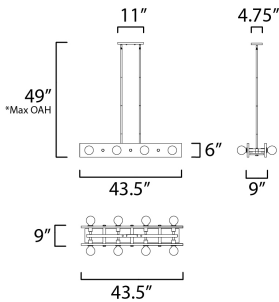

*max overall height

MEASUREMENTS

DIMENSION : 43.5" L x 9" W x 6" H
 CANOPY : 11" W x 0.75" H x 4.75" L
 HANGING WEIGHT : 25.3 lb

LAMPING

INPUT VOLTAGE : 120V
 BULB : 8 x 60W Incandescent E26 Medium , 480W Total
 BULB INCLUDED : (Not Included)
 DIMMABLE :