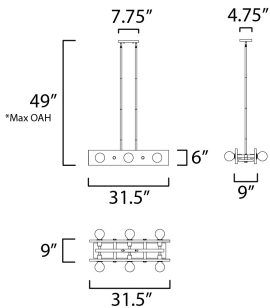

*max overall height

MEASUREMENTS

DIMENSION : 31.5" L x 9" W x 6" H
 CANOPY : 7.75" W x 0.75" H x 4.75" L
 HANGING WEIGHT : 19.14 lb

LAMPING

INPUT VOLTAGE : 120V
 BULB : 6 x 60W Incandescent E26 Medium , 360W Total
 BULB INCLUDED : (Not Included)
 DIMMABLE :