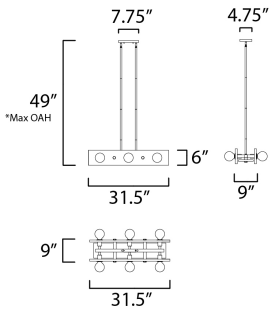

*max overall height

MEASUREMENTS

DIMENSION : 31.5" L x 9" W x 6" H
 CANOPY : 7.75" W x 0.75" H x 4.75" L
 HANGING WEIGHT : 19.14 lb

LAMPING

INPUT VOLTAGE : 120V
 BULB : 6 x 60W Incandescent E26 Medium , 360W Total
 BULB INCLUDED : (Not Included)
 DIMMABLE :