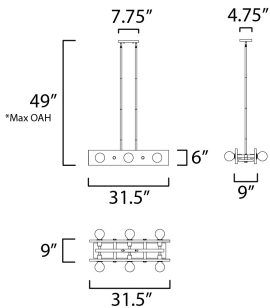

\*max overall height

**MEASUREMENTS**

DIMENSION : 31.5" L x 9" W x 6" H  
 CANOPY : 7.75" W x 0.75" H x 4.75" L  
 HANGING WEIGHT : 19.14 lb

**LAMPING**

INPUT VOLTAGE : 120V  
 BULB : 6 x 60W Incandescent E26 Medium , 360W Total  
 BULB INCLUDED : (Not Included)  
 DIMMABLE :