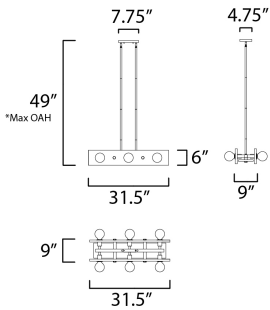

\*max overall height

**MEASUREMENTS**

DIMENSION : 31.5" L x 9" W x 6" H  
 CANOPY : 7.75" W x 0.75" H x 4.75" L  
 HANGING WEIGHT : 19.14 lb

**LAMPING**

INPUT VOLTAGE : 120V  
 BULB : 6 x 60W Incandescent E26 Medium , 360W Total  
 BULB INCLUDED : (Not Included)  
 DIMMABLE :