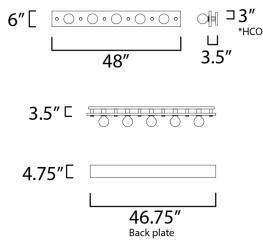

LAMPING

INPUT VOLTAGE : 120V
BULB : 5 x 60W Incandescent E26 Medium , 300W Total
BULB INCLUDED : (Not Included)
DIMMABLE :
LIGHTING_DIRECTION : Omni