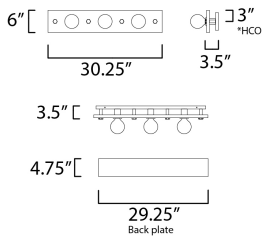

LAMPING

INPUT VOLTAGE : 120V
BULB : 3 x 60W Incandescent E26 Medium , 180W Total
BULB INCLUDED : (Not Included)
DIMMABLE :
LIGHTING_DIRECTION : Omni