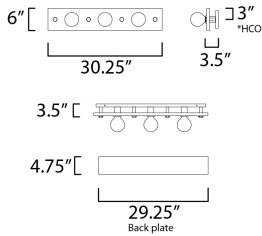

LAMPING

INPUT VOLTAGE : 120V
BULB : 3 x 60W Incandescent E26 Medium , 180W Total
BULB INCLUDED : (Not Included)
DIMMABLE :
LIGHTING_DIRECTION : Omni