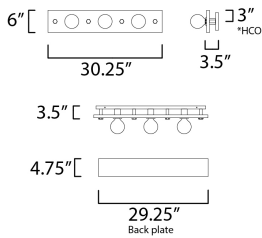

LAMPING

INPUT VOLTAGE : 120V
BULB : 3 x 60W Incandescent E26 Medium , 180W Total
BULB INCLUDED : (Not Included)
DIMMABLE :
LIGHTING_DIRECTION : Omni