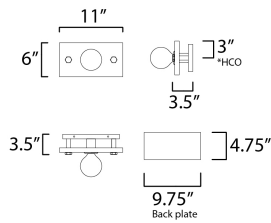

PRODUCT DESCRIPTION

Planks of natural wood are distressed by hand and finished in Weathered Wood with Antique Brass accents, to create a rustic reclaimed look. Lacquered raw metal hex nuts provide an additional decorative element. The overall design can be changed by your choice of bulb which makes the collection very versatile.

MEASUREMENTS

DIMENSION : 11" W x 6" H x 3.5" Ext
MAX OAH : 56.75" OAH x 9.75" W x 4.75" H
HANGING WEIGHT : 2.9 lb

LAMPING

INPUT VOLTAGE : 120V
BULB : 1 x 60W Incandescent E26 Medium , 60W Total
BULB INCLUDED : (Not Included)
DIMMABLE :
LIGHTING_DIRECTION : Omni

FINISHES OPTION

Weathered Wood / Antique Brass (WWDAB)

MATERIAL

Wood, Steel

RATINGS

cULus
Damp Location

ADDITIONAL

INSTALL UP/DOWN: Any
OPERATING TEMPERATURE:
-20°C (-4°F), 40°C (104°F)

Always consult a qualified electrician before installing any lighting product.

WESTERN DISTRIBUTION CENTER (HEADQUARTER)
253 NORTH VINELAND AVE | CITY OF INDUSTRY, CA 91746

EASTERN DISTRIBUTION CENTER
101 GARDNER PARK | PEACHTREE CITY, GA 30269

P. 626.956.4200 | F. 626.956.4225 | maximlighting.com