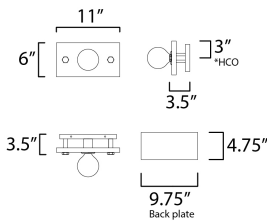

PRODUCT DESCRIPTION

Planks of natural wood are distressed by hand and finished in Weathered Wood with Antique Brass accents, to create a rustic reclaimed look. Lacquered raw metal hex nuts provide an additional decorative element. The overall design can be changed by your choice of bulb which makes the collection very versatile.

MEASUREMENTS

DIMENSION : 11" W x 6" H x 3.5" Ext
MAX OAH : 56.75" OAH x 9.75" W x 4.75" H
HANGING WEIGHT : 2.9 lb

LAMPING

INPUT VOLTAGE : 120V
BULB : 1 x 60W Incandescent E26 Medium , 60W Total
BULB INCLUDED : (Not Included)
DIMMABLE :
LIGHTING_DIRECTION : Omni

FINISHES OPTION

Weathered Wood / Antique Brass (WWDAB)

MATERIAL

Wood, Steel

RATINGS

cULus
Damp Location

ADDITIONAL

INSTALL UP/DOWN: Any
OPERATING TEMPERATURE:
-20°C (-4°F), 40°C (104°F)

Always consult a qualified electrician before installing any lighting product.

WESTERN DISTRIBUTION CENTER (HEADQUARTER)
253 NORTH VINELAND AVE | CITY OF INDUSTRY, CA 91746

EASTERN DISTRIBUTION CENTER
101 GARDNER PARK | PEACHTREE CITY, GA 30269

P. 626.956.4200 | F. 626.956.4225 | maximlighting.com