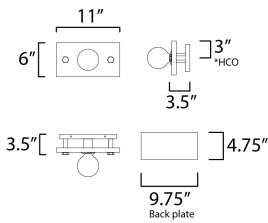

PRODUCT DESCRIPTION

Planks of natural wood are distressed by hand and finished in Weathered Wood with Antique Brass accents, to create a rustic reclaimed look. Lacquered raw metal hex nuts provide an additional decorative element. The overall design can be changed by your choice of bulb which makes the collection very versatile.

MEASUREMENTS

DIMENSION : 11" W x 6" H x 3.5" Ext
MAX OAH : 56.75" OAH x 9.75" W x 4.75" H
HANGING WEIGHT : 2.9 lb

LAMPING

INPUT VOLTAGE : 120V
BULB : 1 x 60W Incandescent E26 Medium , 60W Total
BULB INCLUDED : (Not Included)
DIMMABLE :
LIGHTING_DIRECTION : Omni

FINISHES OPTION

Weathered Wood / Antique Brass (WWDAB)

MATERIAL

Wood, Steel

RATINGS

cULus
Damp Location

ADDITIONAL

INSTALL UP/DOWN: Any
OPERATING TEMPERATURE:
-20°C (-4°F), 40°C (104°F)

Always consult a qualified electrician before installing any lighting product.

WESTERN DISTRIBUTION CENTER (HEADQUARTER)
253 NORTH VINELAND AVE | CITY OF INDUSTRY, CA 91746

EASTERN DISTRIBUTION CENTER
101 GARDNER PARK | PEACHTREE CITY, GA 30269

P. 626.956.4200 | F. 626.956.4225 | maximlighting.com