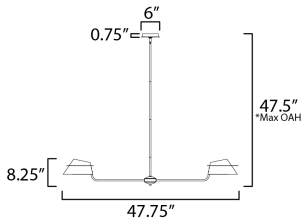

MEASUREMENTS

DIMENSION : 47.75" L x 47.75" W x 8.25" H
 MAX OAH : 47.5" OAH
 CANOPY : 6" W x 0.75" H x 6" L
 HANGING WEIGHT : 16.3 lb

LAMPING

INPUT VOLTAGE : 120V
 BULB : 8 x 60W Incandescent E26 Medium , 480W Total
 BULB INCLUDED : (Not Included)
 DIMMABLE : Y