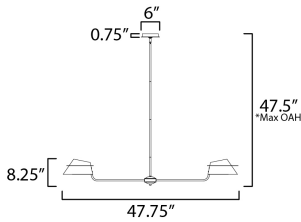

**MEASUREMENTS**

DIMENSION : 47.75" L x 47.75" W x 8.25" H  
 MAX OAH : 47.5" OAH  
 CANOPY : 6" W x 0.75" H x 6" L  
 HANGING WEIGHT : 16.3 lb

**LAMPING**

INPUT VOLTAGE : 120V  
 BULB : 8 x 60W Incandescent E26 Medium , 480W Total  
 BULB INCLUDED : (Not Included)  
 DIMMABLE : Y