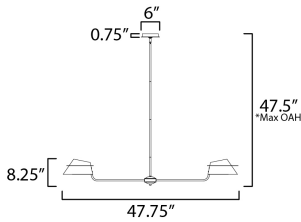

MEASUREMENTS

DIMENSION : 47.75" L x 47.75" W x 8.25" H
 MAX OAH : 47.5" OAH
 CANOPY : 6" W x 0.75" H x 6" L
 HANGING WEIGHT : 16.3 lb

LAMPING

INPUT VOLTAGE : 120V
 BULB : 8 x 60W Incandescent E26 Medium , 480W Total
 BULB INCLUDED : (Not Included)
 DIMMABLE : Y