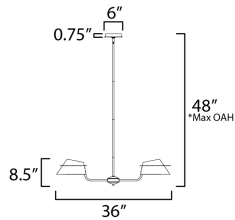

**MEASUREMENTS**

DIMENSION : 36" L x 36" W x 8.5" H  
 MAX OAH : 48" OAH  
 CANOPY : 6" W x 0.75" H x 6" L  
 HANGING WEIGHT : 10.8 lb

**LAMPING**

INPUT VOLTAGE : 120V  
 BULB : 5 x 60W Incandescent E26 Medium , 300W Total  
 BULB INCLUDED : (Not Included)  
 DIMMABLE : Y