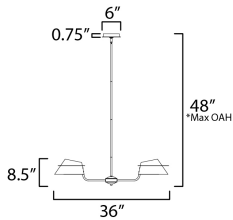

MEASUREMENTS

DIMENSION : 36" L x 36" W x 8.5" H
 MAX OAH : 48" OAH
 CANOPY : 6" W x 0.75" H x 6" L
 HANGING WEIGHT : 10.8 lb

LAMPING

INPUT VOLTAGE : 120V
 BULB : 5 x 60W Incandescent E26 Medium , 300W Total
 BULB INCLUDED : (Not Included)
 DIMMABLE : Y