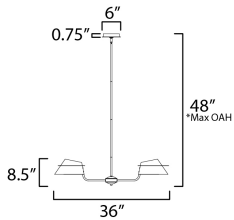

**MEASUREMENTS**

DIMENSION : 36" L x 36" W x 8.5" H  
 MAX OAH : 48" OAH  
 CANOPY : 6" W x 0.75" H x 6" L  
 HANGING WEIGHT : 10.8 lb

**LAMPING**

INPUT VOLTAGE : 120V  
 BULB : 5 x 60W Incandescent E26 Medium , 300W Total  
 BULB INCLUDED : (Not Included)  
 DIMMABLE : Y