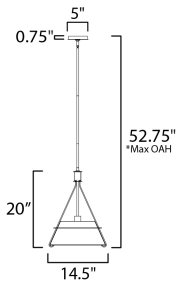

PRODUCT DESCRIPTION

Metal shades of Light French Gray are suspended from halos of Natural Aged Brass. Maximizing the light output, the interior of the shades are painted white and their tops are left open casting light both upwards and below. The collection is completed by a delightful pull-chain operated wall sconce that provides a practical light source ideal for a reading nook or bedside.

*max overall height

MEASUREMENTS

- DIMENSION : 14.5" L x 14.5" W x 20" H
- MAX OAH : 52.75" OAH
- CANOPY : 5" W x 0.75" H x 5" L
- HANGING WEIGHT : 7.5 lb

LAMPING

- INPUT VOLTAGE : 120V
- BULB : 1 x 60W Incandescent E26 Medium , 60W Total
- BULB INCLUDED : (Not Included)
- DIMMABLE : Y