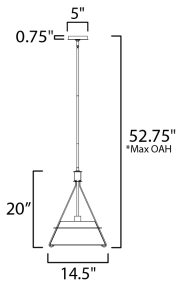

**PRODUCT DESCRIPTION**

Metal shades of Light French Gray are suspended from halos of Natural Aged Brass. Maximizing the light output, the interior of the shades are painted white and their tops are left open casting light both upwards and below. The collection is completed by a delightful pull-chain operated wall sconce that provides a practical light source ideal for a reading nook or bedside.

\*max overall height

**MEASUREMENTS**

- DIMENSION : 14.5" L x 14.5" W x 20" H
- MAX OAH : 52.75" OAH
- CANOPY : 5" W x 0.75" H x 5" L
- HANGING WEIGHT : 7.5 lb

**LAMPING**

- INPUT VOLTAGE : 120V
- BULB : 1 x 60W Incandescent E26 Medium , 60W Total
- BULB INCLUDED : (Not Included)
- DIMMABLE : Y