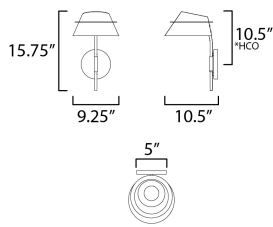

LAMPING

INPUT VOLTAGE : 120V
BULB : 1 x 60W Incandescent E26 Medium , 60W Total
BULB INCLUDED : (Not Included)
LIGHTING_DIRECTION : Up/Down