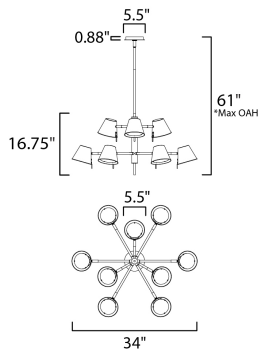

MEASUREMENTS

DIMENSION : 34" L x 34" W x 16.75" H
 MAX OAH : 61" OAH
 CANOPY : 5.5" W 5.5" L
 HANGING WEIGHT : 11.242 lb

LAMPING

INPUT VOLTAGE : 120V
 LUMENS : 4,800 Rated (4,000 Del.)
 BULB : 9 x 6W LED AC Integrated , 54W Total
 BULB INCLUDED : (Integrated)
 CRI : 90 CRI
 COLOR_TEMP : 3000K
 LIGHTING_DIRECTION : Directional