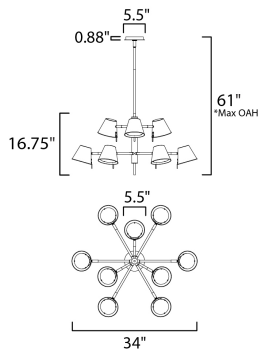

**MEASUREMENTS**

DIMENSION : 34" L x 34" W x 16.75" H  
 MAX OAH : 61" OAH  
 CANOPY : 5.5" W 5.5" L  
 HANGING WEIGHT : 11.242 lb

**LAMPING**

INPUT VOLTAGE : 120V  
 LUMENS : 4,800 Rated (4,000 Del.)  
 BULB : 9 x 6W LED AC Integrated , 54W Total  
 BULB INCLUDED : (Integrated)  
 CRI : 90 CRI  
 COLOR\_TEMP : 3000K  
 LIGHTING\_DIRECTION : Directional