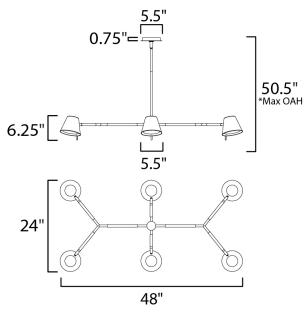

MEASUREMENTS

DIMENSION : 48" L x 24" W x 6.25" H
 MAX OAH : 50.5" OAH
 CANOPY : 5.5" W x 0.75" H x 5.5" L
 HANGING WEIGHT : 15.114 lb

LAMPING

INPUT VOLTAGE : 120V
 LUMENS : 3,000 Rated (2,800 Del.)
 BULB : 6 x 6W LED AC Integrated , 36W Total
 BULB INCLUDED : (Integrated)
 CRI : 90 CRI
 COLOR_TEMP : 3000K
 LIGHTING_DIRECTION : Directional