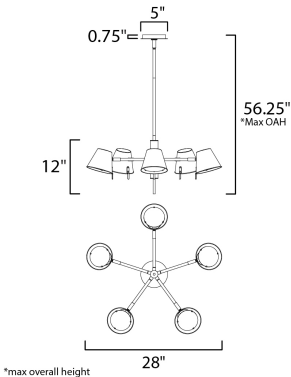

**MEASUREMENTS**

- DIMENSION : 28" L x 28" W x 12" H
- MAX OAH : 56.25" OAH
- CANOPY : 5.5" W x 0.75" H x 5.5" L
- HANGING WEIGHT : 7.26 lb

**LAMPING**

- INPUT VOLTAGE : 120V
- LUMENS : 2,700 Rated (2,400 Del.)
- BULB : 5 x 6W LED AC Integrated , 30W Total
- BULB INCLUDED : (Integrated)
- CRI : 90 CRI
- COLOR\_TEMP : 3000K
- LIGHTING\_DIRECTION : Directional