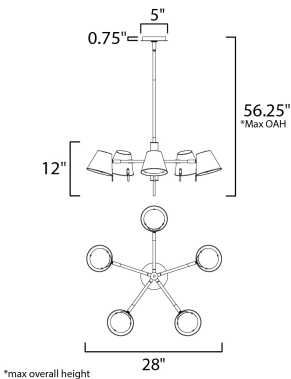

MEASUREMENTS

- DIMENSION : 28" L x 28" W x 12" H
- MAX OAH : 56.25" OAH
- CANOPY : 5.5" W x 0.75" H x 5.5" L
- HANGING WEIGHT : 7.26 lb

LAMPING

- INPUT VOLTAGE : 120V
- LUMENS : 2,700 Rated (2,400 Del.)
- BULB : 5 x 6W LED AC Integrated , 30W Total
- BULB INCLUDED : (Integrated)
- CRI : 90 CRI
- COLOR_TEMP : 3000K
- LIGHTING_DIRECTION : Directional