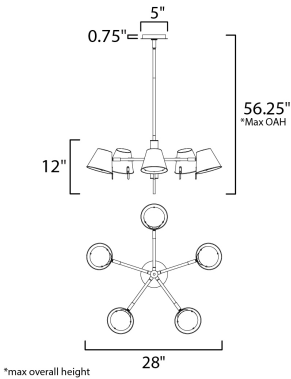

MEASUREMENTS

DIMENSION : 28" L x 28" W x 12" H
 MAX OAH : 56.25" OAH
 CANOPY : 5.5" W x 0.75" H x 5.5" L
 HANGING WEIGHT : 7.26 lb

LAMPING

INPUT VOLTAGE : 120V
 LUMENS : 2,700 Rated (2,400 Del.)
 BULB : 5 x 6W LED AC Integrated , 30W Total
 BULB INCLUDED : (Integrated)
 CRI : 90 CRI
 COLOR_TEMP : 3000K
 LIGHTING_DIRECTION : Directional