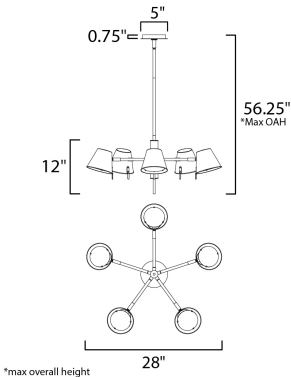

**MEASUREMENTS**

DIMENSION : 28" L x 28" W x 12" H  
 MAX OAH : 56.25" OAH  
 CANOPY : 5.5" W x 0.75" H x 5.5" L  
 HANGING WEIGHT : 7.26 lb

**LAMPING**

INPUT VOLTAGE : 120V  
 LUMENS : 2,700 Rated (2,400 Del.)  
 BULB : 5 x 6W LED AC Integrated , 30W Total  
 BULB INCLUDED : (Integrated)  
 CRI : 90 CRI  
 COLOR\_TEMP : 3000K  
 LIGHTING\_DIRECTION : Directional