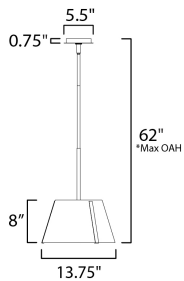

MEASUREMENTS

DIMENSION : 13.75" L x 13.75" W x 8" H
 MAX OAH : 62" OAH
 CANOPY : 5.5" W x 0.75" H x 5.5" L
 HANGING WEIGHT : 4.972 lb

LAMPING

INPUT VOLTAGE : 120V
 LUMENS : 2,160 Rated (1,920 Del.)
 BULB : 1 x 24W LED AC Integrated , 24W Total
 BULB INCLUDED : (Integrated)
 CRI : 90 CRI
 COLOR_TEMP : 3000K