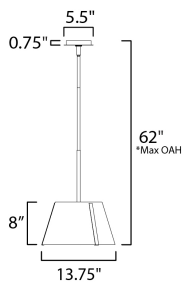

MEASUREMENTS

DIMENSION : 13.75" L x 13.75" W x 8" H
 MAX OAH : 62" OAH
 CANOPY : 5.5" W x 0.75" H x 5.5" L
 HANGING WEIGHT : 4.972 lb

LAMPING

INPUT VOLTAGE : 120V
 LUMENS : 2,160 Rated (1,920 Del.)
 BULB : 1 x 24W LED AC Integrated , 24W Total
 BULB INCLUDED : (Integrated)
 CRI : 90 CRI
 COLOR_TEMP : 3000K