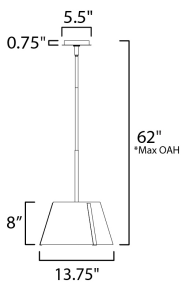

MEASUREMENTS

DIMENSION : 13.75" L x 13.75" W x 8" H
 MAX OAH : 62" OAH
 CANOPY : 5.5" W x 0.75" H x 5.5" L
 HANGING WEIGHT : 4.972 lb

LAMPING

INPUT VOLTAGE : 120V
 LUMENS : 2,160 Rated (1,920 Del.)
 BULB : 1 x 24W LED AC Integrated , 24W Total
 BULB INCLUDED : (Integrated)
 CRI : 90 CRI
 COLOR_TEMP : 3000K