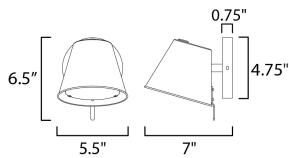

MEASUREMENTS

DIMENSION : 5.5" W x 6.5" H x 7" Ext
 MAX OAH : 4.75" W x 4.7" H
 HANGING WEIGHT : 1.21 lb

LAMPING

INPUT VOLTAGE : 120V
 LUMENS : 540 Rated (480 Del.)
 BULB : 1 x 6W LED AC Integrated , 6W Total
 BULB INCLUDED : (Integrated)
 CRI : 90 CRI
 COLOR_TEMP : 3000K
 LIGHTING_DIRECTION : Directional