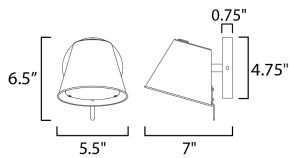

**MEASUREMENTS**

DIMENSION : 5.5" W x 6.5" H x 7" Ext  
 MAX OAH : 4.75" W x 4.7" H  
 HANGING WEIGHT : 1.21 lb

**LAMPING**

INPUT VOLTAGE : 120V  
 LUMENS : 540 Rated (480 Del.)  
 BULB : 1 x 6W LED AC Integrated , 6W Total  
 BULB INCLUDED : (Integrated)  
 CRI : 90 CRI  
 COLOR\_TEMP : 3000K  
 LIGHTING\_DIRECTION : Directional