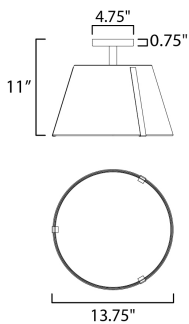

MEASUREMENTS

DIMENSION : 13.75" L x 13.75" W x 11" H
 CANOPY : 4.75" W x 0.75" H x 4.75" L
 HANGING WEIGHT : 6.622 lb

LAMPING

INPUT VOLTAGE : 120V
 LUMENS : 2,160 Rated (1,920 Del.)
 BULB : 1 x 24W LED AC Integrated , 24W Total
 BULB INCLUDED : (Integrated)
 DIMMABLE : Triac or ELV
 CRI : 90 CRI
 COLOR_TEMP : 3000K