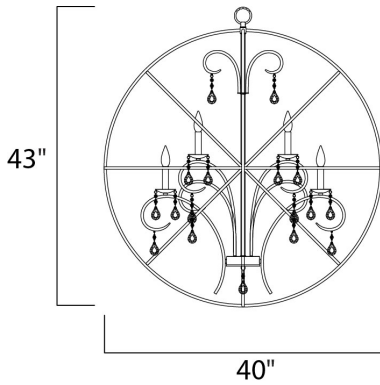

PRODUCT DESCRIPTION

A spherical frame of metal surround a simple line chandelier draped in crystal for a transitional style that fits any interior design. Orbit is available in 2 sizes and 2 finishes, Oil Rubbed Bronze with Cognac crystal and a combo finish of Anthracite and Polished Nickel with Clear crystal.

MEASUREMENTS

DIMENSION : 40" L x 40" W x 43.5" H
 MAX OAH : 79.5" OAH
 CANOPY : 5" W x 1" H x 5" L
 HANGING WEIGHT : 22.05 lb

LAMPING

INPUT VOLTAGE : 120V
 BULB : 12 x 40W Incandescent E12 Candelabra , 480W Total
 BULB INCLUDED : (Not Included)
 DIMMABLE : Yes