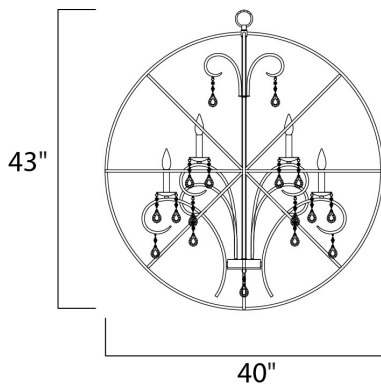

PRODUCT DESCRIPTION

A spherical frame of metal surround a simple line chandelier draped in crystal for a transitional style that fits any interior design. Orbit is available in 2 sizes and 2 finishes, Oil Rubbed Bronze with Cognac crystal and a combo finish of Anthracite and Polished Nickel with Clear crystal.

MEASUREMENTS

DIMENSION : 40" L x 40" W x 43.5" H
 MAX OAH : 79.5" OAH
 CANOPY : 5" W x 1" H x 5" L
 HANGING WEIGHT : 22.05 lb

LAMPING

INPUT VOLTAGE : 120V
 BULB : 12 x 40W Incandescent E12 Candelabra , 480W Total
 BULB INCLUDED : (Not Included)
 DIMMABLE : Yes

FINISHES OPTION

 Anthracite / Polished Nickel (ARPN)
 Oil Rubbed Bronze (OI)

MATERIAL

Steel, Crystal

RATINGS

cULus
 Dry Location

ADDITIONAL

ADJUSTABLE
 OPERATING TEMPERATURE:
 -20°C (-4°F), 40°C (104°F)