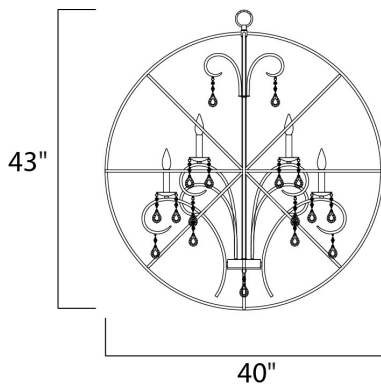

### PRODUCT DESCRIPTION

A spherical frame of metal surround a simple line chandelier draped in crystal for a transitional style that fits any interior design. Orbit is available in 2 sizes and 2 finishes, Oil Rubbed Bronze with Cognac crystal and a combo finish of Anthracite and Polished Nickel with Clear crystal.

### MEASUREMENTS

DIMENSION : 40" L x 40" W x 43.5" H  
 MAX OAH : 79.5" OAH  
 CANOPY : 5" W x 1" H x 5" L  
 HANGING WEIGHT : 22.05 lb