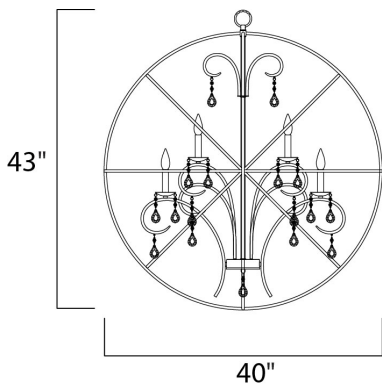

PRODUCT DESCRIPTION

A spherical frame of metal surround a simple line chandelier draped in crystal for a transitional style that fits any interior design. Orbit is available in 2 sizes and 2 finishes, Oil Rubbed Bronze with Cognac crystal and a combo finish of Anthracite and Polished Nickel with Clear crystal.

MEASUREMENTS

DIMENSION : 40" L x 40" W x 43.5" H
 MAX OAH : 79.5" OAH
 CANOPY : 5" W x 1" H x 5" L
 HANGING WEIGHT : 22.05 lb

LAMPING

INPUT VOLTAGE : 120V
 BULB : 12 x 40W Incandescent E12 Candelabra , 480W Total
 BULB INCLUDED : (Not Included)
 DIMMABLE : Yes