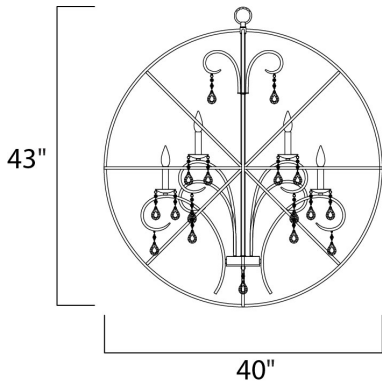

PRODUCT DESCRIPTION

A spherical frame of metal surround a simple line chandelier draped in crystal for a transitional style that fits any interior design. Orbit is available in 2 sizes and 2 finishes, Oil Rubbed Bronze with Cognac crystal and a combo finish of Anthracite and Polished Nickel with Clear crystal.

MEASUREMENTS

DIMENSION : 40" L x 40" W x 43.5" H
 MAX OAH : 79.5" OAH
 CANOPY : 5" W x 1" H x 5" L
 HANGING WEIGHT : 22.05 lb

LAMPING

INPUT VOLTAGE : 120V
 BULB : 12 x 40W Incandescent E12 Candelabra , 480W Total
 BULB INCLUDED : (Not Included)
 DIMMABLE : Yes