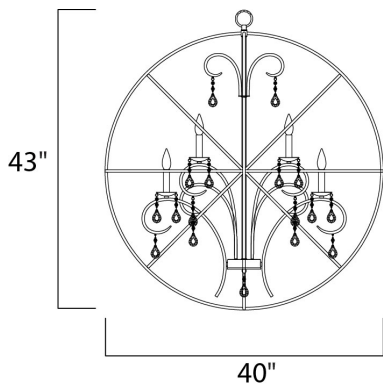

PRODUCT DESCRIPTION

A spherical frame of metal surround a simple line chandelier draped in crystal for a transitional style that fits any interior design. Orbit is available in 2 sizes and 2 finishes, Oil Rubbed Bronze with Cognac crystal and a combo finish of Anthracite and Polished Nickel with Clear crystal.

MEASUREMENTS

DIMENSION : 40" L x 40" W x 43.5" H
 MAX OAH : 79.5" OAH
 CANOPY : 5" W x 1" H x 5" L
 HANGING WEIGHT : 22.05 lb

LAMPING

INPUT VOLTAGE : 120V
 BULB : 12 x 40W Incandescent E12 Candelabra , 480W Total
 BULB INCLUDED : (Not Included)
 DIMMABLE : Yes