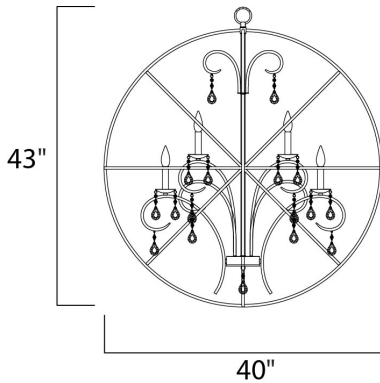

PRODUCT DESCRIPTION

A spherical frame of metal surround a simple line chandelier draped in crystal for a transitional style that fits any interior design. Orbit is available in 2 sizes and 2 finishes, Oil Rubbed Bronze with Cognac crystal and a combo finish of Anthracite and Polished Nickel with Clear crystal.

MEASUREMENTS

DIMENSION : 40" L x 40" W x 43.5" H
 MAX OAH : 79.5" OAH
 CANOPY : 5" W x 1" H x 5" L
 HANGING WEIGHT : 22.05 lb

LAMPING

INPUT VOLTAGE : 120V
 BULB : 12 x 40W Incandescent E12 Candelabra , 480W Total
 BULB INCLUDED : (Not Included)
 DIMMABLE : Yes