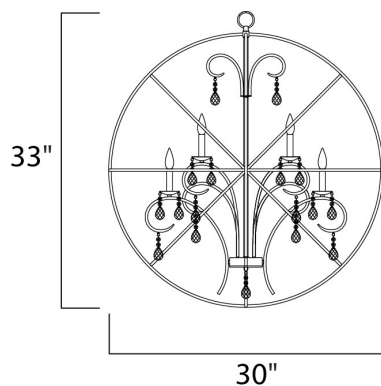

PRODUCT DESCRIPTION

A spherical frame of metal surround a simple line chandelier draped in crystal for a transitional style that fits any interior design. Orbit is available in 2 sizes and 2 finishes, Oil Rubbed Bronze with Cognac crystal and a combo finish of Anthracite and Polished Nickel with Clear crystal.

MEASUREMENTS

DIMENSION : 30" L x 30" W x 33" H
 MAX OAH : 69" OAH
 CANOPY : 5" W x 1" H x 5" L
 HANGING WEIGHT : 21.56 lb

LAMPING

INPUT VOLTAGE : 120V
 BULB : 9 x 60W Incandescent E12 Candelabra , 540W Total
 BULB INCLUDED : (Not Included)
 DIMMABLE : Yes

FINISHES OPTION

 Anthracite / Polished Nickel (ARPN)
 Oil Rubbed Bronze (OI)

MATERIAL

Steel, Crystal

RATINGS

cULus
 Dry Location

ADDITIONAL

ADJUSTABLE
 OPERATING TEMPERATURE:
 -20°C (-4°F), 40°C (104°F)