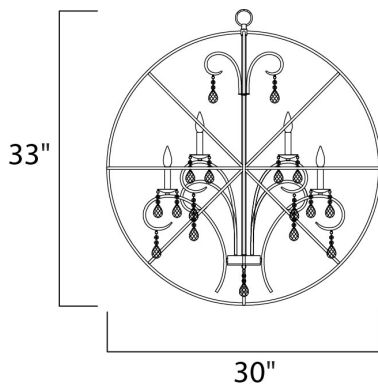

PRODUCT DESCRIPTION

A spherical frame of metal surround a simple line chandelier draped in crystal for a transitional style that fits any interior design. Orbit is available in 2 sizes and 2 finishes, Oil Rubbed Bronze with Cognac crystal and a combo finish of Anthracite and Polished Nickel with Clear crystal.

MEASUREMENTS

DIMENSION : 30" L x 30" W x 33" H
 MAX OAH : 69" OAH
 CANOPY : 5" W x 1" H x 5" L
 HANGING WEIGHT : 21.56 lb

LAMPING

INPUT VOLTAGE : 120V
 BULB : 9 x 60W Incandescent E12 Candelabra , 540W Total
 BULB INCLUDED : (Not Included)
 DIMMABLE : Yes