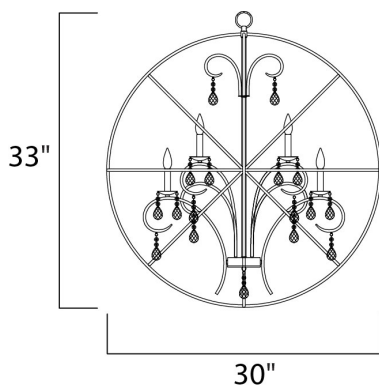

PRODUCT DESCRIPTION

A spherical frame of metal surround a simple line chandelier draped in crystal for a transitional style that fits any interior design. Orbit is available in 2 sizes and 2 finishes, Oil Rubbed Bronze with Cognac crystal and a combo finish of Anthracite and Polished Nickel with Clear crystal.

MEASUREMENTS

DIMENSION : 30" L x 30" W x 33" H
 MAX OAH : 69" OAH
 CANOPY : 5" W x 1" H x 5" L
 HANGING WEIGHT : 21.56 lb

LAMPING

INPUT VOLTAGE : 120V
 BULB : 9 x 60W Incandescent E12 Candelabra , 540W Total
 BULB INCLUDED : (Not Included)
 DIMMABLE : Yes

FINISHES OPTION

 Anthracite / Polished Nickel (ARPN)
 Oil Rubbed Bronze (OI)

MATERIAL

Steel, Crystal

RATINGS

cULus
 Dry Location

ADDITIONAL

ADJUSTABLE
 OPERATING TEMPERATURE:
 -20°C (-4°F), 40°C (104°F)