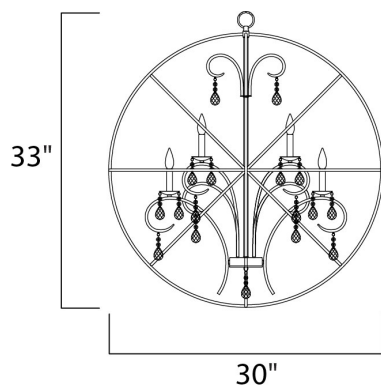

#### PRODUCT DESCRIPTION

A spherical frame of metal surround a simple line chandelier draped in crystal for a transitional style that fits any interior design. Orbit is available in 2 sizes and 2 finishes, Oil Rubbed Bronze with Cognac crystal and a combo finish of Anthracite and Polished Nickel with Clear crystal.

#### MEASUREMENTS

DIMENSION : 30" L x 30" W x 33" H  
 MAX OAH : 69" OAH  
 CANOPY : 5" W x 1" H x 5" L  
 HANGING WEIGHT : 21.56 lb