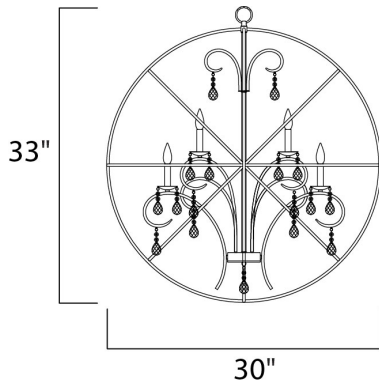

#### PRODUCT DESCRIPTION

A spherical frame of metal surround a simple line chandelier draped in crystal for a transitional style that fits any interior design. Orbit is available in 2 sizes and 2 finishes, Oil Rubbed Bronze with Cognac crystal and a combo finish of Anthracite and Polished Nickel with Clear crystal.

#### MEASUREMENTS

DIMENSION : 30" L x 30" W x 33" H  
 MAX OAH : 69" OAH  
 CANOPY : 5" W x 1" H x 5" L  
 HANGING WEIGHT : 21.56 lb