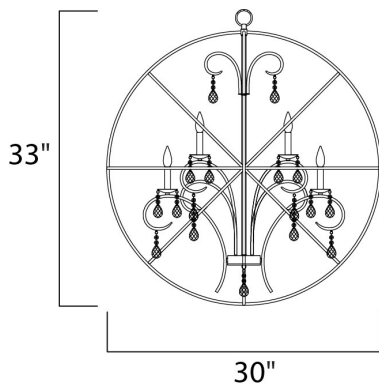

PRODUCT DESCRIPTION

A spherical frame of metal surround a simple line chandelier draped in crystal for a transitional style that fits any interior design. Orbit is available in 2 sizes and 2 finishes, Oil Rubbed Bronze with Cognac crystal and a combo finish of Anthracite and Polished Nickel with Clear crystal.

MEASUREMENTS

DIMENSION : 30" L x 30" W x 33" H
 MAX OAH : 69" OAH
 CANOPY : 5" W x 1" H x 5" L
 HANGING WEIGHT : 21.56 lb

LAMPING

INPUT VOLTAGE : 120V
 BULB : 9 x 60W Incandescent E12 Candelabra , 540W Total
 BULB INCLUDED : (Not Included)
 DIMMABLE : Yes