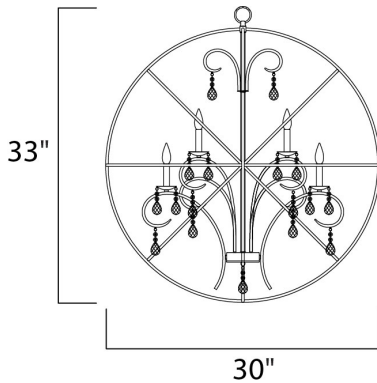

PRODUCT DESCRIPTION

A spherical frame of metal surround a simple line chandelier draped in crystal for a transitional style that fits any interior design. Orbit is available in 2 sizes and 2 finishes, Oil Rubbed Bronze with Cognac crystal and a combo finish of Anthracite and Polished Nickel with Clear crystal.

MEASUREMENTS

DIMENSION : 30" L x 30" W x 33" H
 MAX OAH : 69" OAH
 CANOPY : 5" W x 1" H x 5" L
 HANGING WEIGHT : 21.56 lb

LAMPING

INPUT VOLTAGE : 120V
 BULB : 9 x 60W Incandescent E12 Candelabra , 540W Total
 BULB INCLUDED : (Not Included)
 DIMMABLE : Yes