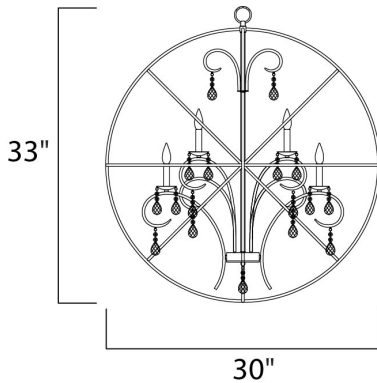

**PRODUCT DESCRIPTION**

A spherical frame of metal surround a simple line chandelier draped in crystal for a transitional style that fits any interior design. Orbit is available in 2 sizes and 2 finishes, Oil Rubbed Bronze with Cognac crystal and a combo finish of Anthracite and Polished Nickel with Clear crystal.

**MEASUREMENTS**

DIMENSION : 30" L x 30" W x 33" H  
 MAX OAH : 69" OAH  
 CANOPY : 5" W x 1" H x 5" L  
 HANGING WEIGHT : 21.56 lb

**LAMPING**

INPUT VOLTAGE : 120V  
 BULB : 9 x 60W Incandescent E12 Candelabra , 540W Total  
 BULB INCLUDED : (Not Included)  
 DIMMABLE : Yes