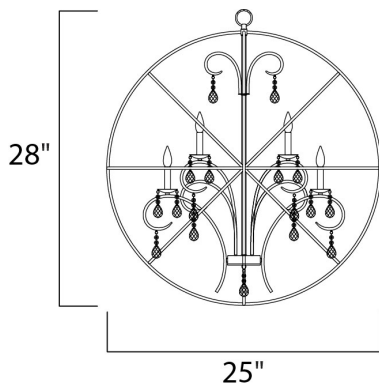

MEASUREMENTS

- DIMENSION : 25" L x 25" W x 28" H
- MAX OAH : 64" OAH
- CANOPY : 5" W x 1" H x 5" L
- HANGING WEIGHT : 16.5 lb

LAMPING

- INPUT VOLTAGE : 120V
- BULB : 6 x 60W Incandescent E12 Candelabra , 360W Total
- BULB INCLUDED : (Not Included)
- DIMMABLE : Yes