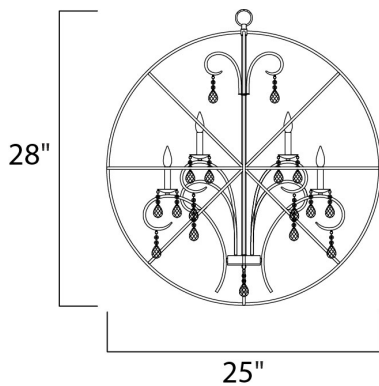

**PRODUCT DESCRIPTION**

A spherical frame of metal surround a simple line chandelier draped in crystal for a transitional style that fits any interior design. Orbit is available in 2 sizes and 2 finishes, Oil Rubbed Bronze with Cognac crystal and a combo finish of Anthracite and Polished Nickel with Clear crystal.

**MEASUREMENTS**

DIMENSION : 25" L x 25" W x 28" H  
 MAX OAH : 64" OAH  
 CANOPY : 5" W x 1" H x 5" L  
 HANGING WEIGHT : 16.5 lb

**LAMPING**

INPUT VOLTAGE : 120V  
 BULB : 6 x 60W Incandescent E12 Candelabra , 360W Total  
 BULB INCLUDED : (Not Included)  
 DIMMABLE : Yes