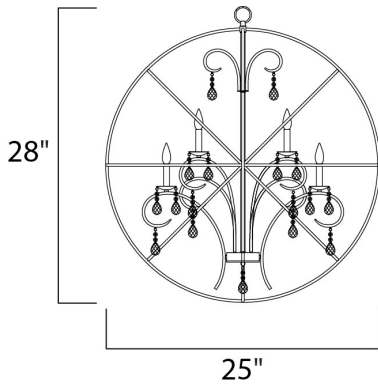

PRODUCT DESCRIPTION

A spherical frame of metal surround a simple line chandelier draped in crystal for a transitional style that fits any interior design. Orbit is available in 2 sizes and 2 finishes, Oil Rubbed Bronze with Cognac crystal and a combo finish of Anthracite and Polished Nickel with Clear crystal.

MEASUREMENTS

- DIMENSION : 25" L x 25" W x 28" H
- MAX OAH : 64" OAH
- CANOPY : 5" W x 1" H x 5" L
- HANGING WEIGHT : 16.5 lb

LAMPING

- INPUT VOLTAGE : 120V
- BULB : 6 x 60W Incandescent E12 Candelabra , 360W Total
- BULB INCLUDED : (Not Included)
- DIMMABLE : Yes