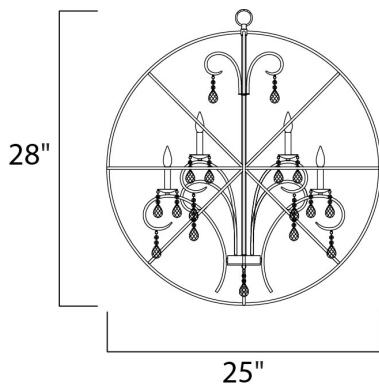

PRODUCT DESCRIPTION

A spherical frame of metal surround a simple line chandelier draped in crystal for a transitional style that fits any interior design. Orbit is available in 2 sizes and 2 finishes, Oil Rubbed Bronze with Cognac crystal and a combo finish of Anthracite and Polished Nickel with Clear crystal.

MEASUREMENTS

DIMENSION : 25" L x 25" W x 28" H
 MAX OAH : 64" OAH
 CANOPY : 5" W x 1" H x 5" L
 HANGING WEIGHT : 16.5 lb

LAMPING

INPUT VOLTAGE : 120V
 BULB : 6 x 60W Incandescent E12 Candelabra , 360W Total
 BULB INCLUDED : (Not Included)
 DIMMABLE : Yes