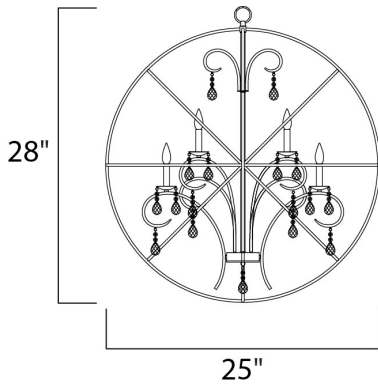

PRODUCT DESCRIPTION

A spherical frame of metal surround a simple line chandelier draped in crystal for a transitional style that fits any interior design. Orbit is available in 2 sizes and 2 finishes, Oil Rubbed Bronze with Cognac crystal and a combo finish of Anthracite and Polished Nickel with Clear crystal.

MEASUREMENTS

DIMENSION : 25" L x 25" W x 28" H
 MAX OAH : 64" OAH
 CANOPY : 5" W x 1" H x 5" L
 HANGING WEIGHT : 16.5 lb

LAMPING

INPUT VOLTAGE : 120V
 BULB : 6 x 60W Incandescent E12 Candelabra , 360W Total
 BULB INCLUDED : (Not Included)
 DIMMABLE : Yes