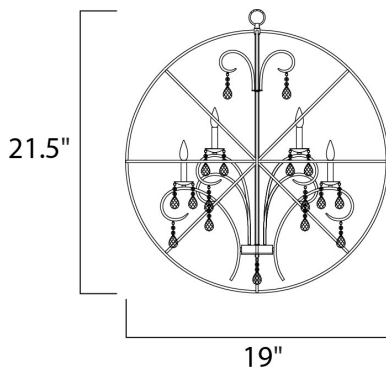

PRODUCT DESCRIPTION

A spherical frame of metal surround a simple line chandelier draped in crystal for a transitional style that fits any interior design. Orbit is available in 2 sizes and 2 finishes, Oil Rubbed Bronze with Cognac crystal and a combo finish of Anthracite and Polished Nickel with Clear crystal.

MEASUREMENTS

DIMENSION : 19" L x 19" W x 21.5" H
 MAX OAH : 57.5" OAH
 CANOPY : 5" W x 1" H x 5" L
 HANGING WEIGHT : 8.11 lb

LAMPING

INPUT VOLTAGE : 120V
 BULB : 4 x 60W Incandescent E12 Candelabra , 240W Total
 BULB INCLUDED : (Not Included)
 DIMMABLE : Yes

FINISHES OPTION

- Anthracite / Polished Nickel (ARPN)
- Oil Rubbed Bronze (OI)

MATERIAL

Steel, Crystal

RATINGS

cULus
 Dry Location

ADDITIONAL

ADJUSTABLE
 OPERATING TEMPERATURE:
 -20°C (-4°F), 40°C (104°F)