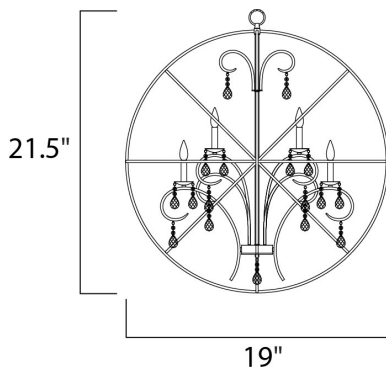

#### PRODUCT DESCRIPTION

A spherical frame of metal surround a simple line chandelier draped in crystal for a transitional style that fits any interior design. Orbit is available in 2 sizes and 2 finishes, Oil Rubbed Bronze with Cognac crystal and a combo finish of Anthracite and Polished Nickel with Clear crystal.

#### MEASUREMENTS

DIMENSION : 19" L x 19" W x 21.5" H  
 MAX OAH : 57.5" OAH  
 CANOPY : 5" W x 1" H x 5" L  
 HANGING WEIGHT : 8.11 lb