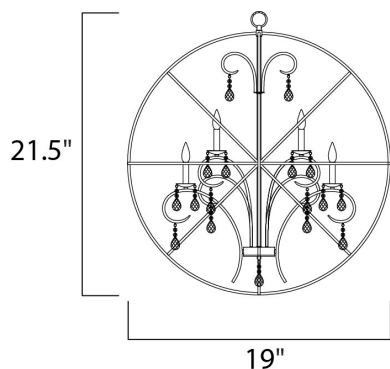

PRODUCT DESCRIPTION

A spherical frame of metal surround a simple line chandelier draped in crystal for a transitional style that fits any interior design. Orbit is available in 2 sizes and 2 finishes, Oil Rubbed Bronze with Cognac crystal and a combo finish of Anthracite and Polished Nickel with Clear crystal.

MEASUREMENTS

DIMENSION : 19" L x 19" W x 21.5" H
 MAX OAH : 57.5" OAH
 CANOPY : 5" W x 1" H x 5" L
 HANGING WEIGHT : 8.11 lb

LAMPING

INPUT VOLTAGE : 120V
 BULB : 4 x 60W Incandescent E12 Candelabra , 240W Total
 BULB INCLUDED : (Not Included)
 DIMMABLE : Yes