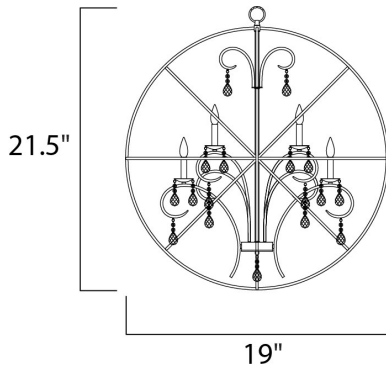

PRODUCT DESCRIPTION

A spherical frame of metal surround a simple line chandelier draped in crystal for a transitional style that fits any interior design. Orbit is available in 2 sizes and 2 finishes, Oil Rubbed Bronze with Cognac crystal and a combo finish of Anthracite and Polished Nickel with Clear crystal.

MEASUREMENTS

DIMENSION : 19" L x 19" W x 21.5" H
 MAX OAH : 57.5" OAH
 CANOPY : 5" W x 1" H x 5" L
 HANGING WEIGHT : 8.11 lb

LAMPING

INPUT VOLTAGE : 120V
 BULB : 4 x 60W Incandescent E12 Candelabra , 240W Total
 BULB INCLUDED : (Not Included)
 DIMMABLE : Yes

FINISHES OPTION

-  Anthracite / Polished Nickel (ARPN)
-  Oil Rubbed Bronze (OI)

MATERIAL

Steel, Crystal

RATINGS

cULus
 Dry Location

ADDITIONAL

ADJUSTABLE
 OPERATING TEMPERATURE:
 -20°C (-4°F), 40°C (104°F)