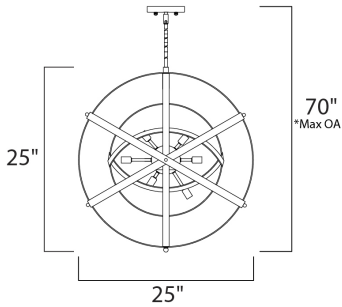

*max overall height

MEASUREMENTS

DIMENSION : 25" W x 25" H
 MAX OAH : 70" OAH
 HANGING WEIGHT : 14.8 lb

LAMPING

INPUT VOLTAGE : 120V
 LUMENS : 7,200 Rated
 BULB : 9 x 40W Xenon G9 , 360W Total
 BULB INCLUDED : (Included)
 DIMMABLE : Yes
 COLOR_TEMP : 2900K