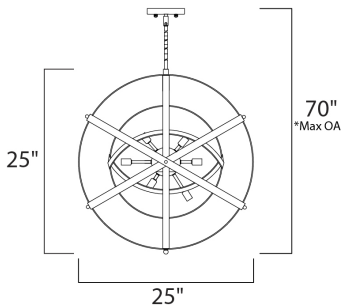

\*max overall height

**MEASUREMENTS**

DIMENSION : 25" W x 25" H  
 MAX OAH : 70" OAH  
 HANGING WEIGHT : 14.84 lb

**LAMPING**

INPUT VOLTAGE : 120V  
 LUMENS : 7,200 Rated  
 BULB : 9 x 40W Xenon G9 , 360W Total  
 BULB INCLUDED : (Included)  
 DIMMABLE : Yes  
 COLOR\_TEMP : 2900K