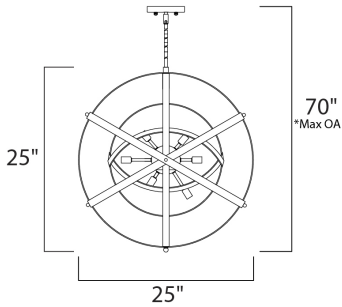

*max overall height

MEASUREMENTS

DIMENSION : 25" W x 25" H
 MAX OAH : 70" OAH
 HANGING WEIGHT : 14.84 lb

LAMPING

INPUT VOLTAGE : 120V
 LUMENS : 7,200 Rated
 BULB : 9 x 40W Xenon G9 , 360W Total
 BULB INCLUDED : (Included)
 DIMMABLE : Yes
 COLOR_TEMP : 2900K