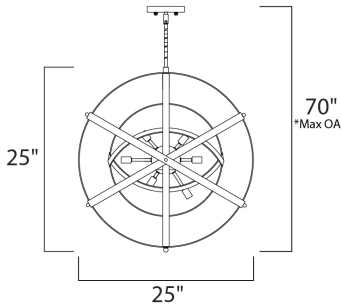

\*max overall height

**MEASUREMENTS**

DIMENSION : 25" W x 25" H  
 MAX OAH : 70" OAH  
 HANGING WEIGHT : 14.84 lb

**LAMPING**

INPUT VOLTAGE : 120V  
 LUMENS : 7,200 Rated  
 BULB : 9 x 40W Xenon G9 , 360W Total  
 BULB INCLUDED : (Included)  
 DIMMABLE : Yes  
 COLOR\_TEMP : 2900K