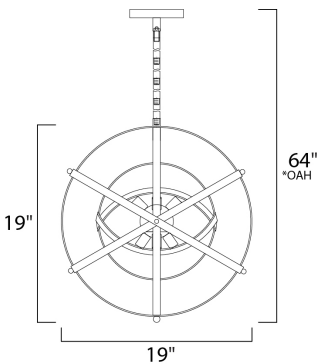

\*Max Overall Height

**MEASUREMENTS**

DIMENSION : 19" W x 19" H  
 MAX OAH : 64" OAH  
 HANGING WEIGHT : 11.57 lb

**LAMPING**

INPUT VOLTAGE : 120V  
 LUMENS : 2,700 Rated  
 BULB : 6 x 40W Xenon G9 , 240W Total  
 BULB INCLUDED : (Included)  
 DIMMABLE : Yes  
 COLOR\_TEMP : 2900K