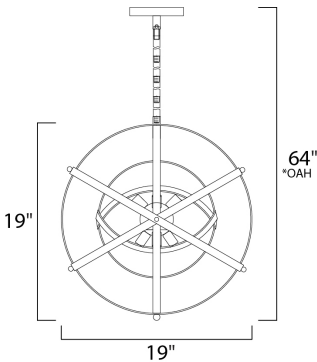

*Max Overall Height

MEASUREMENTS

DIMENSION : 19" W x 19" H
 MAX OAH : 64" OAH
 HANGING WEIGHT : 11.57 lb

LAMPING

INPUT VOLTAGE : 120V
 LUMENS : 2,700 Rated
 BULB : 6 x 40W Xenon G9 , 240W Total
 BULB INCLUDED : (Included)
 DIMMABLE : Yes
 COLOR_TEMP : 2900K