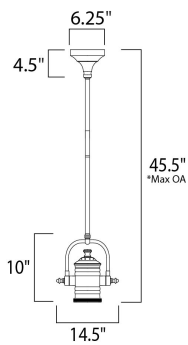

*max overall height

MEASUREMENTS

DIMENSION : 14.5" L x 14.5" W x 10" H
 MAX OAH : 45.5" OAH
 CANOPY : 6.25" W x 4.5" H x 6.25" L
 HANGING WEIGHT : 5.06 lb

LAMPING

INPUT VOLTAGE : 120V
 BULB : 1 x 50W Incandescent E26 Medium , 50W Total
 BULB INCLUDED : (Not Included)
 DIMMABLE : Yes