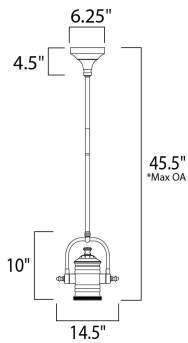

\*max overall height

**MEASUREMENTS**

DIMENSION : 14.5" L x 14.5" W x 10" H  
 MAX OAH : 45.5" OAH  
 CANOPY : 6.25" W x 4.5" H x 6.25" L  
 HANGING WEIGHT : 5.06 lb

**LAMPING**

INPUT VOLTAGE : 120V  
 BULB : 1 x 50W Incandescent E26 Medium , 50W Total  
 BULB INCLUDED : (Not Included)  
 DIMMABLE : Yes