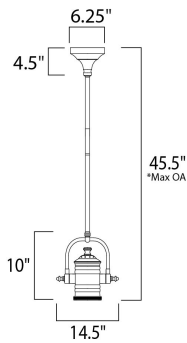

\*max overall height

**MEASUREMENTS**

DIMENSION : 14.5" L x 14.5" W x 10" H  
 MAX OAH : 45.5" OAH  
 CANOPY : 6.25" W x 4.5" H x 6.25" L  
 HANGING WEIGHT : 5.06 lb

**LAMPING**

INPUT VOLTAGE : 120V  
 BULB : 1 x 50W Incandescent E26 Medium , 50W Total  
 BULB INCLUDED : (Not Included)  
 DIMMABLE : Yes