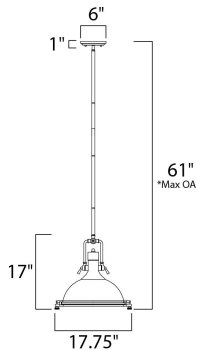

**MEASUREMENTS**

DIMENSION : 17.75" L x 17.75" W x 17" H  
 MAX OAH : 61" OAH  
 CANOPY : 6" W x 1" H x 6" L  
 HANGING WEIGHT : 13.2 lb

**LAMPING**

INPUT VOLTAGE : 120V  
 BULB : 1 x 60W Incandescent E26 Medium , 60W Total  
 BULB INCLUDED : (Not Included)  
 DIMMABLE : Yes