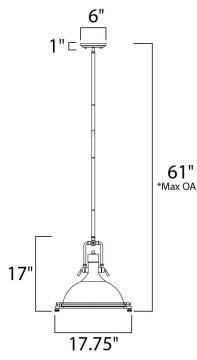

\*max overall height

**MEASUREMENTS**

- DIMENSION : 17.75" L x 17.75" W x 17" H
- MAX OAH : 61" OAH
- CANOPY : 6" W x 1" H x 6" L
- HANGING WEIGHT : 13.2 lb

**LAMPING**

- INPUT VOLTAGE : 120V
- BULB : 1 x 60W Incandescent E26 Medium , 60W Total
- BULB INCLUDED : (Not Included)
- DIMMABLE : Yes