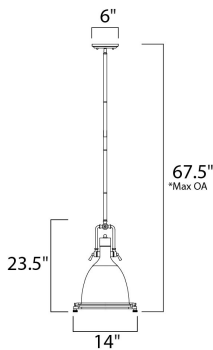

*max overall height

MEASUREMENTS

- DIMENSION : 14" L x 14" W x 23.5" H
- MAX OAH : 62" OAH
- CANOPY : 6" W x 1" H x 6" L
- HANGING WEIGHT : 11 lb

LAMPING

- INPUT VOLTAGE : 120V
- BULB : 1 x 60W Incandescent E26 Medium , 60W Total
- BULB INCLUDED : (Not Included)
- DIMMABLE : Yes