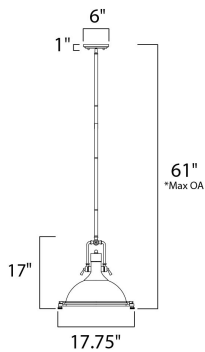

*max overall height

MEASUREMENTS

DIMENSION : 17.75" L x 17.75" W x 17" H
 MAX OAH : 61" OAH
 CANOPY : 6" W x 1" H x 6" L
 HANGING WEIGHT : 11.66 lb

LAMPING

INPUT VOLTAGE : 120V
 BULB : 1 x 60W Incandescent E26 Medium , 60W Total
 BULB INCLUDED : (Not Included)
 DIMMABLE : Yes