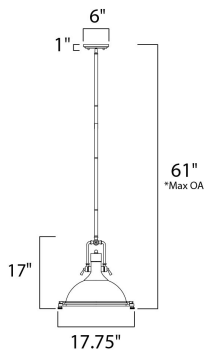

\*max overall height

**MEASUREMENTS**

- DIMENSION : 17.75" L x 17.75" W x 17" H
- MAX OAH : 61" OAH
- CANOPY : 6" W x 1" H x 6" L
- HANGING WEIGHT : 11.66 lb

**LAMPING**

- INPUT VOLTAGE : 120V
- BULB : 1 x 60W Incandescent E26 Medium , 60W Total
- BULB INCLUDED : (Not Included)
- DIMMABLE : Yes