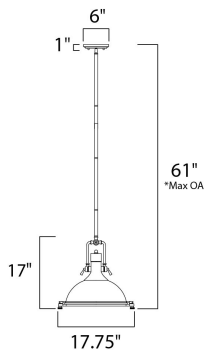

*max overall height

MEASUREMENTS

- DIMENSION : 17.75" L x 17.75" W x 17" H
- MAX OAH : 61" OAH
- CANOPY : 6" W x 1" H x 6" L
- HANGING WEIGHT : 11.66 lb

LAMPING

- INPUT VOLTAGE : 120V
- BULB : 1 x 60W Incandescent E26 Medium , 60W Total
- BULB INCLUDED : (Not Included)
- DIMMABLE : Yes