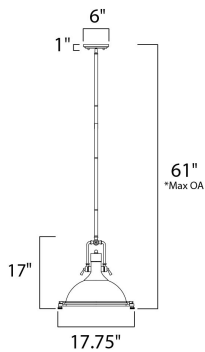

MEASUREMENTS

DIMENSION : 17.75" L x 17.75" W x 17" H
 MAX OAH : 61" OAH
 CANOPY : 6" W x 1" H x 6" L
 HANGING WEIGHT : 11.66 lb

LAMPING

INPUT VOLTAGE : 120V
 BULB : 1 x 60W Incandescent E26 Medium , 60W Total
 BULB INCLUDED : (Not Included)
 DIMMABLE : Yes