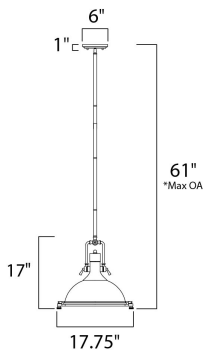

*max overall height

MEASUREMENTS

DIMENSION : 17.75" L x 17.75" W x 17" H
 MAX OAH : 61" OAH
 CANOPY : 6" W x 1" H x 6" L
 HANGING WEIGHT : 11.66 lb

LAMPING

INPUT VOLTAGE : 120V
 BULB : 1 x 60W Incandescent E26 Medium , 60W Total
 BULB INCLUDED : (Not Included)
 DIMMABLE : Yes