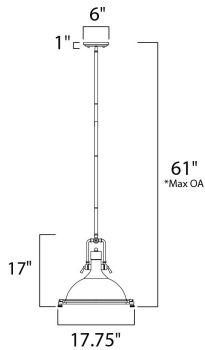

\*max overall height

**MEASUREMENTS**

DIMENSION : 17.75" L x 17.75" W x 17" H  
 MAX OAH : 61" OAH  
 CANOPY : 6" W x 1" H x 6" L  
 HANGING WEIGHT : 11.66 lb

**LAMPING**

INPUT VOLTAGE : 120V  
 BULB : 1 x 60W Incandescent E26 Medium , 60W Total  
 BULB INCLUDED : (Not Included)  
 DIMMABLE : Yes