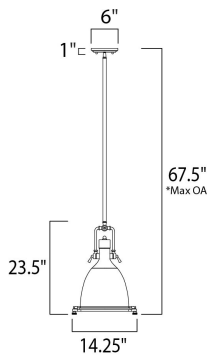

MEASUREMENTS

- DIMENSION : 14.25" L x 14.25" W x 23.5" H
- MAX OAH : 67.5" OAH
- CANOPY : 6" W x 1" H x 6" L
- HANGING WEIGHT : 9.46 lb

LAMPING

- INPUT VOLTAGE : 120V
- BULB : 1 x 60W Incandescent E26 Medium , 60W Total
- BULB INCLUDED : (Not Included)
- DIMMABLE : Yes