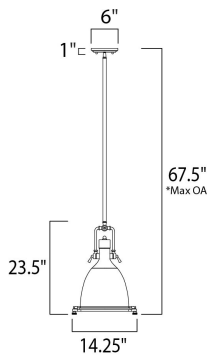

*max overall height

MEASUREMENTS

- DIMENSION : 14.25" L x 14.25" W x 23.5" H
- MAX OAH : 67.5" OAH
- CANOPY : 6" W x 1" H x 6" L
- HANGING WEIGHT : 9.46 lb

LAMPING

- INPUT VOLTAGE : 120V
- BULB : 1 x 60W Incandescent E26 Medium , 60W Total
- BULB INCLUDED : (Not Included)
- DIMMABLE : Yes