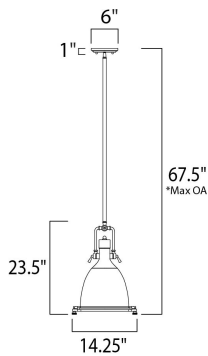

\*max overall height

**MEASUREMENTS**

- DIMENSION : 14.25" L x 14.25" W x 23.5" H
- MAX OAH : 67.5" OAH
- CANOPY : 6" W x 1" H x 6" L
- HANGING WEIGHT : 9.46 lb

**LAMPING**

- INPUT VOLTAGE : 120V
- BULB : 1 x 60W Incandescent E26 Medium , 60W Total
- BULB INCLUDED : (Not Included)
- DIMMABLE : Yes