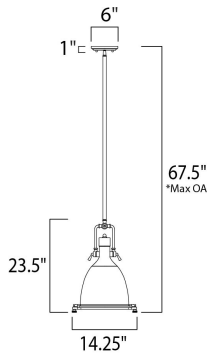

\*max overall height

**MEASUREMENTS**

- DIMENSION : 14.25" L x 14.25" W x 23.5" H
- MAX OAH : 67.5" OAH
- CANOPY : 6" W x 1" H x 6" L
- HANGING WEIGHT : 9.46 lb

**LAMPING**

- INPUT VOLTAGE : 120V
- BULB : 1 x 60W Incandescent E26 Medium , 60W Total
- BULB INCLUDED : (Not Included)
- DIMMABLE : Yes