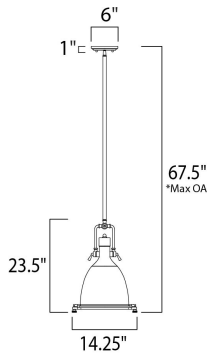

*max overall height

MEASUREMENTS

DIMENSION : 14.25" L x 14.25" W x 23.5" H
 MAX OAH : 67.5" OAH
 CANOPY : 6" W x 1" H x 6" L
 HANGING WEIGHT : 9.46 lb

LAMPING

INPUT VOLTAGE : 120V
 BULB : 1 x 60W Incandescent E26 Medium , 60W Total
 BULB INCLUDED : (Not Included)
 DIMMABLE : Yes