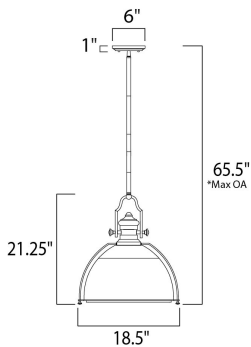

ADDITIONAL

ADJUSTABLE
SLOPE: 120
OPERATING TEMPERATURE:
-20°C (-4°F), 40°C (104°F)

*max overall height

MEASUREMENTS

- DIMENSION : 18.5" L x 18.5" W x 21.25" H
- MAX OAH : 65.5" OAH
- CANOPY : 6" W x 1" H x 6" L
- HANGING WEIGHT : 20.9 lb