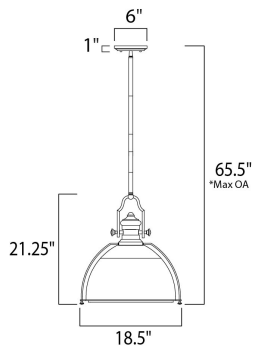

ADDITIONAL

ADJUSTABLE
SLOPE: 120
OPERATING TEMPERATURE:
-20°C (-4°F), 40°C (104°F)

MEASUREMENTS

- DIMENSION : 18.5" L x 18.5" W x 21.25" H
- MAX OAH : 65.5" OAH
- CANOPY : 6" W x 1" H x 6" L
- HANGING WEIGHT : 20.9 lb