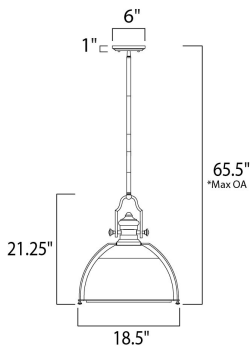

**ADDITIONAL**

ADJUSTABLE  
SLOPE: 120  
OPERATING TEMPERATURE:  
-20°C (-4°F), 40°C (104°F)

\*max overall height

**MEASUREMENTS**

- DIMENSION : 18.5" L x 18.5" W x 21.25" H
- MAX OAH : 65.5" OAH
- CANOPY : 6" W x 1" H x 6" L
- HANGING WEIGHT : 20.9 lb