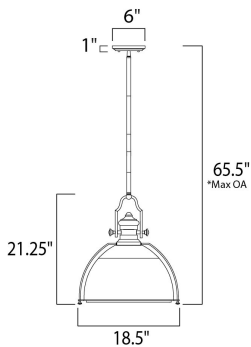

ADDITIONAL

ADJUSTABLE
SLOPE: 120
OPERATING TEMPERATURE:
-20°C (-4°F), 40°C (104°F)

MEASUREMENTS

- DIMENSION : 18.5" L x 18.5" W x 21.25" H
- MAX OAH : 65.5" OAH
- CANOPY : 6" W x 1" H x 6" L
- HANGING WEIGHT : 20.9 lb