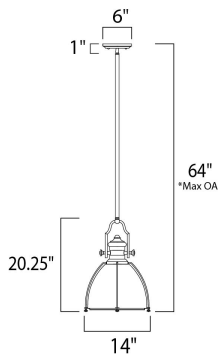

*max overall height

MEASUREMENTS

DIMENSION : 14" L x 14" W x 20.25" H
 MAX OAH : 64" OAH
 CANOPY : 6" W x 1" H x 6" L
 HANGING WEIGHT : 9.9 lb

LAMPING

INPUT VOLTAGE : 120V
 BULB : 1 x 60W Incandescent E26 Medium , 60W Total
 BULB INCLUDED : (Not Included)
 DIMMABLE : Yes