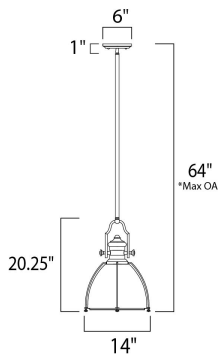

\*max overall height

**MEASUREMENTS**

- DIMENSION : 14" L x 14" W x 20.25" H
- MAX OAH : 64" OAH
- CANOPY : 6" W x 1" H x 6" L
- HANGING WEIGHT : 9.9 lb

**LAMPING**

- INPUT VOLTAGE : 120V
- BULB : 1 x 60W Incandescent E26 Medium , 60W Total
- BULB INCLUDED : (Not Included)
- DIMMABLE : Yes