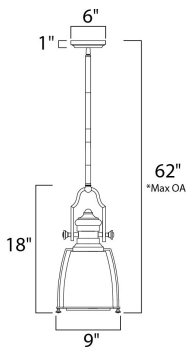

\*max overall height

**MEASUREMENTS**

DIMENSION : 9" L x 9" W x 18" H  
 MAX OAH : 62" OAH  
 CANOPY : 6" W x 1" H x 6" L  
 HANGING WEIGHT : 6.6 lb

**LAMPING**

INPUT VOLTAGE : 120V  
 BULB : 1 x 60W LED E26 Medium , 60W Total  
 BULB INCLUDED : (Not Included)  
 DIMMABLE : Yes