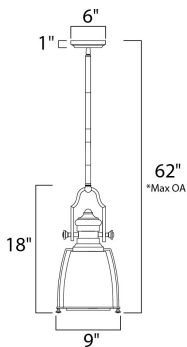

*max overall height

MEASUREMENTS

DIMENSION : 9" L x 9" W x 18" H
 MAX OAH : 62" OAH
 CANOPY : 6" W x 1" H x 6" L
 HANGING WEIGHT : 6.6 lb

LAMPING

INPUT VOLTAGE : 120V
 BULB : 1 x 60W Incandescent E26 Medium , 60W Total
 BULB INCLUDED : (Not Included)
 DIMMABLE : Yes